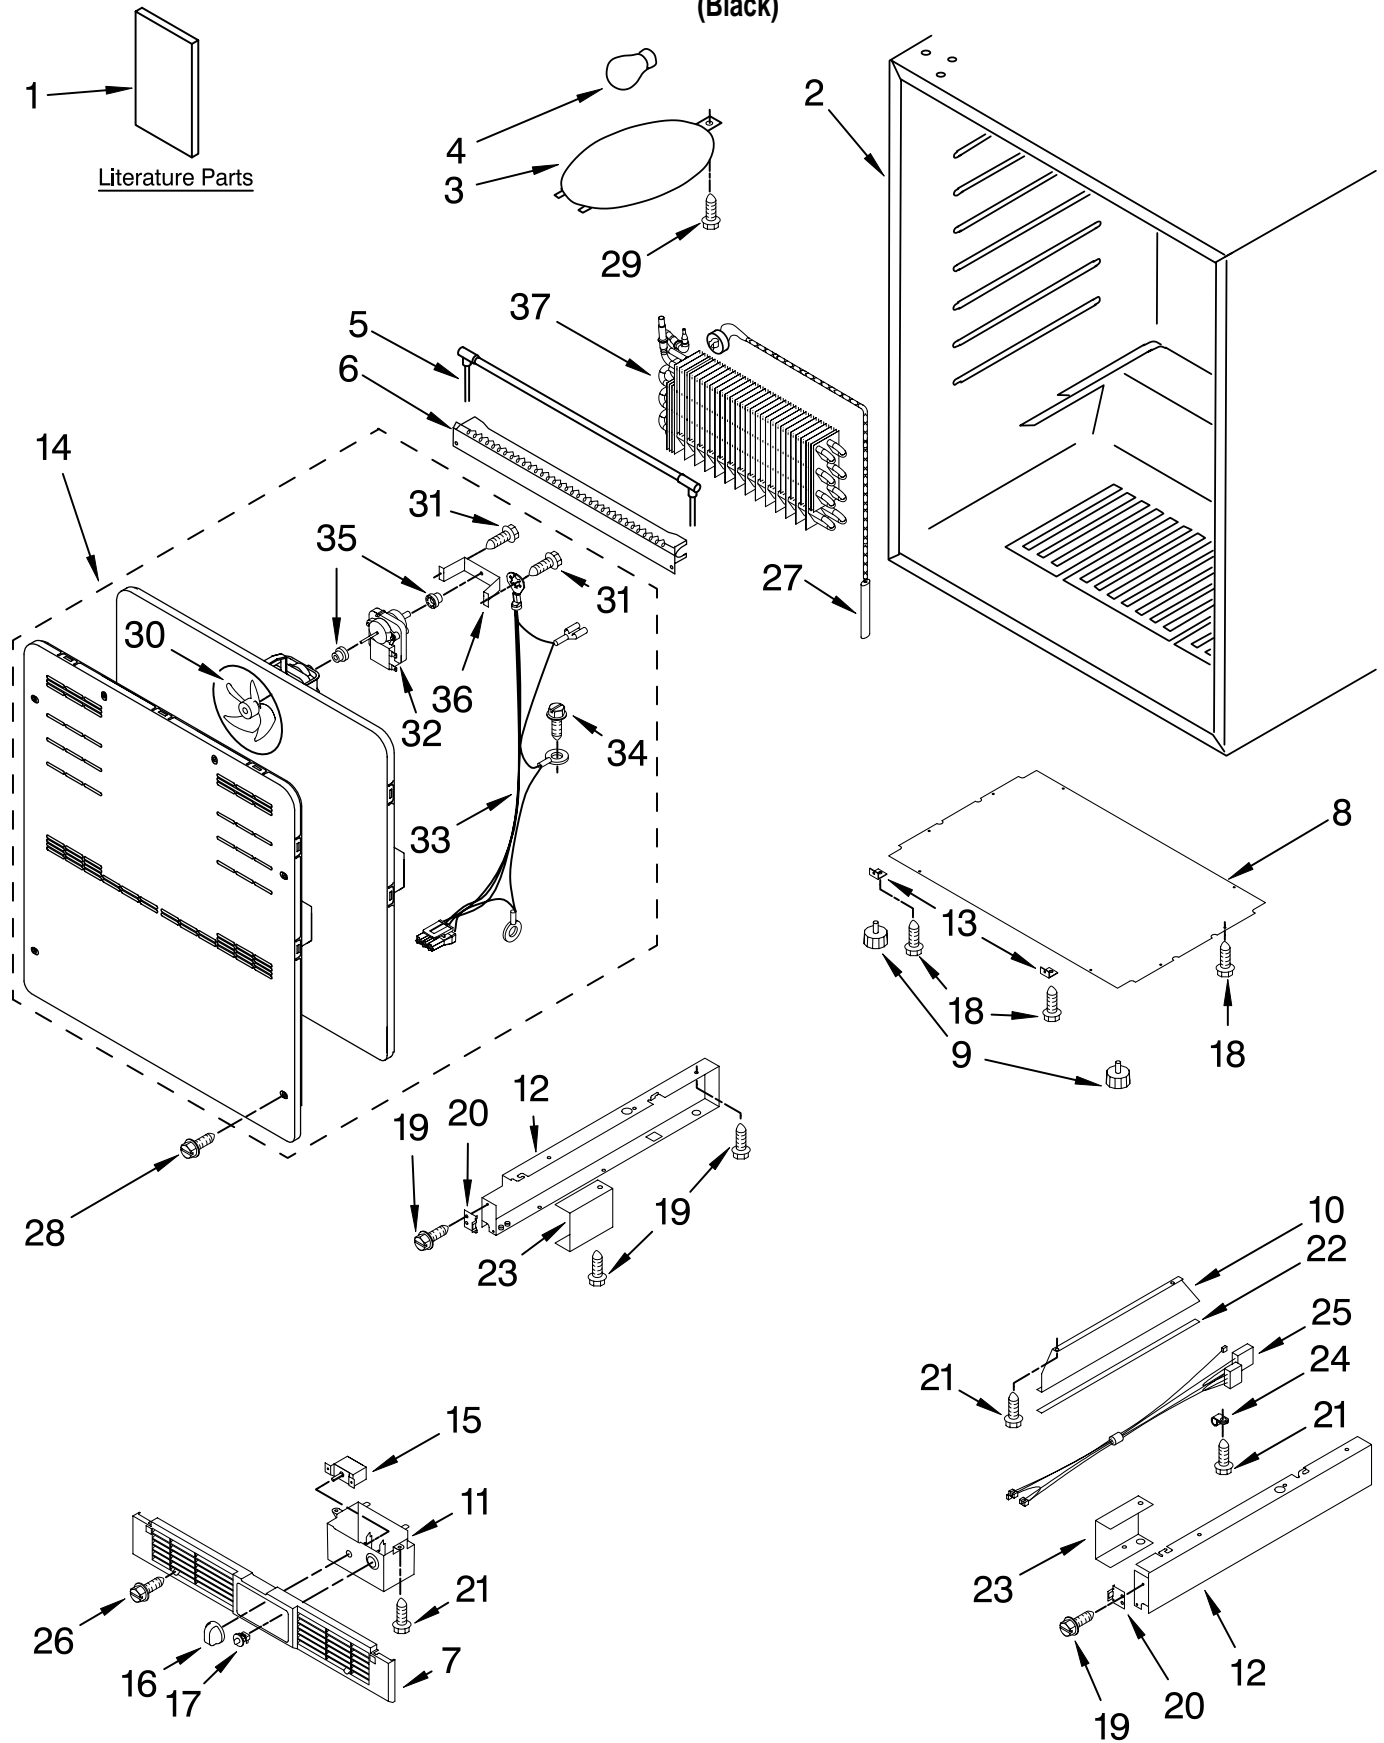

For Models: KURS24LSBS00

(Black)

FOR ORDERING INFORMATION REFER TO PARTS PRICE LIST

CABINET PARTS

For Models: KURS24LSBS00

(Black)

Illus. No.	Part No.	DESCRIPTION	Illus. No.	Part No.	DESCRIPTION	Illus. No.	Part No.	DESCRIPTION
1		Literature Parts	12		Frame, Side	24	4344824	Clip, Harness
	4344903	Energy Guide		4344789	Left Side	25	4344822	Harness, Wire
	2300274	Use & Care Guide		4344790	Right Side	26	4344827	Screw
	4344902	Wiring Diagram	13	4344771	Bracket, Grille	27	4344792	Thermal Fuse
2		Cabinet (Not A Service Part)	14	4344876	Evaporator Fan Assembly	28	4344793	Screw
3	4344739	Lens, Light	15	4344766	Thermostat	29	4344791	Screw
4	4344740	Bulb, Light	16	4344768	Knob, Thermostat	30	4344783	Fan Blade
5	4344746	Heater, Defrost	17	4344767	Switch, Plunger	31	4344878	Screw
6	4344747	Heat Shield	18	4344826	Screw	32	4344865	Evaporator Fan Motor
7	4344761	Grille	19	4344797	Screw	33	4344877	Harness, Wire
8	4344762	Plate, Bottom	20	4344819	Clip, Grille	34	4344832	Screw, Ground
9	4344763	Foot, Leveling	21	4344825	Screw	35	4344778	Grommet, Fan Motor
10	4344764	Brace, Support	22	4344823	Seal	36	4344899	Bracket, Motor
11	4344765	Control Box	23		Frame, Support	37		Evaporator (Not Serviced)
				4344821	Right			
				4344820	Left			

FOR ORDERING INFORMATION REFER TO PARTS PRICE LIST

SHELF PARTS

For Models: KURS24LSBS00
(Black)

Illus. No.	Part No.	DESCRIPTION
1	4344741	Wire Shelf
2	4344742	Bracket, Shelf
	4344743	Right Side
	4344743	Left Side
3	4344744	Basket, Crisper
4	4344745	Shelf, Crisper
5	4344748	Ladder, Shelf
	4344748	Left Side
	4344749	Right Side
6	4344794	Screw
7	4344795	Washer

FOR ORDERING INFORMATION REFER TO PARTS PRICE LIST

DOOR PARTS

For Models: KURS24LSBS00
(Black)

Illus. No.	Part No.	DESCRIPTION
1	4344807	Door Assembly (Includes Gasket)
2	4344751	Beverage Holder
3	4344752	Door Bin
4	4344787	Hinge, Bottom
5	4344754	Hinge, Top
6	4344755	Spacer, Top Hinge
7	4344798	Spacer, Bottom Hinge
8	4344757	Actuator, Switch
9	4344758	Door Stop
10	4344759	Door Gasket